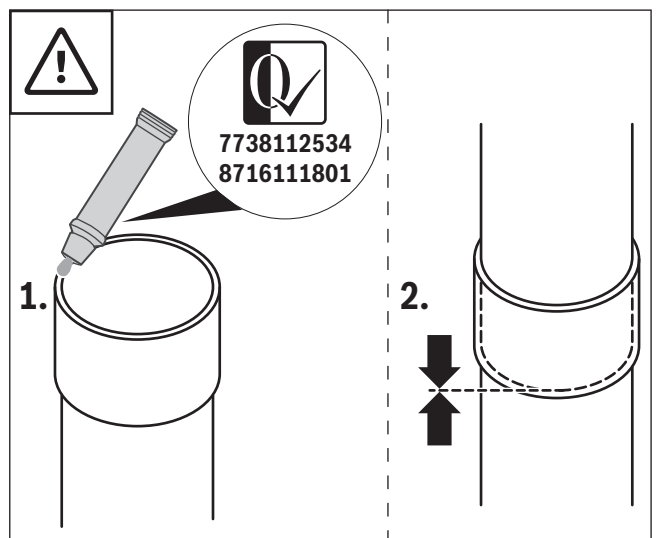

1 FC-060: 7738112527, FC-080: 7738112720, FC-0110: 7738112722

2 FC-0125: 7738113137, FC-0160: 7738113138, FC-0200: 7738113139

3

0010017800-002

Original Quality by Bosch Thermotechnik GmbH
Sophienstraße 30-32; D-35576 Wetzlar/Germany