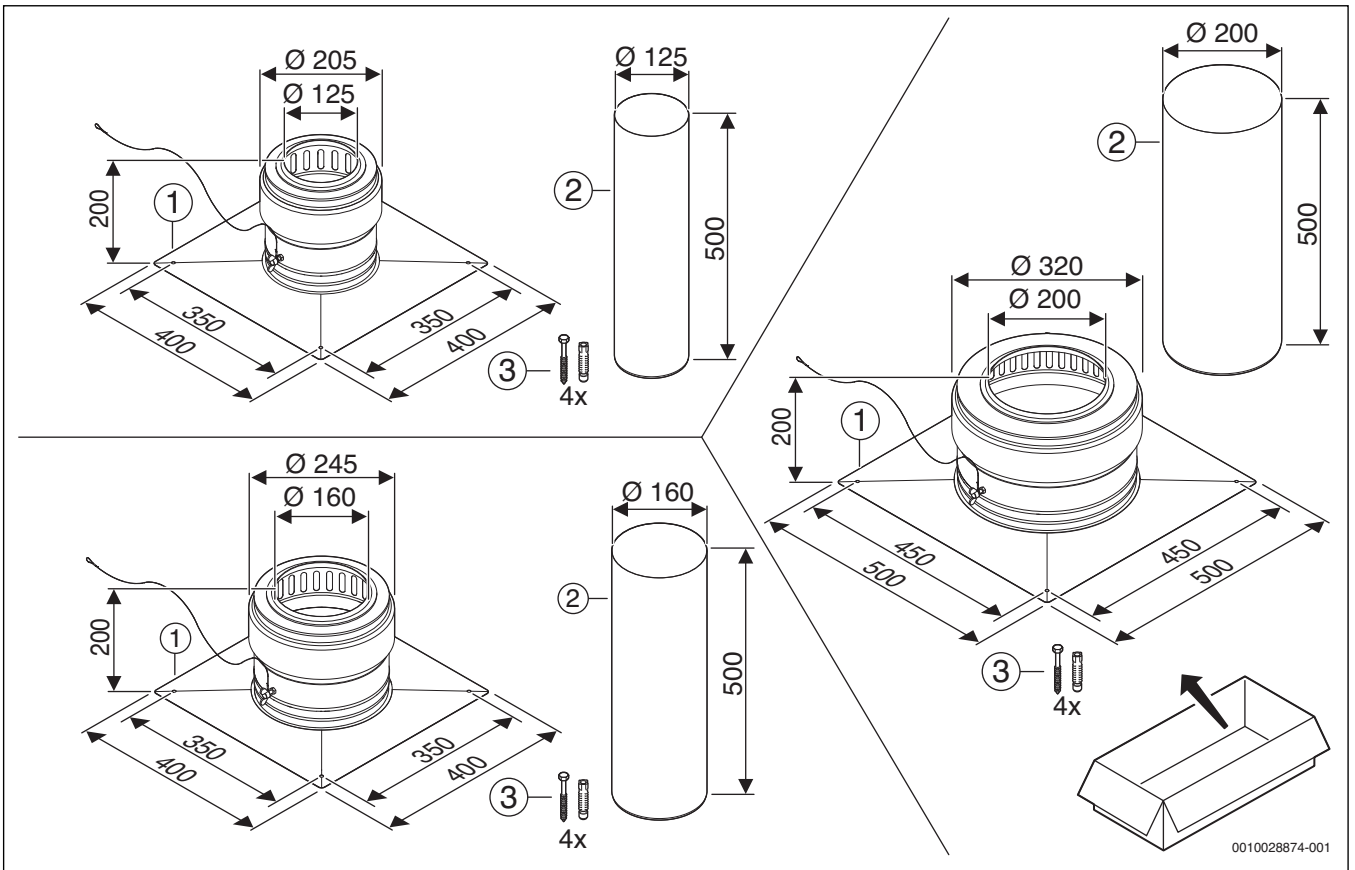

1 FC-060: 7738112527, FC-080: 7738112720, FC-0110: 7738112722

2 FC-0125: 7738113137, FC-0160: 7738113138, FC-0200: 7738113139

3

0010017800-002

Original Quality by Bosch Thermotechnik GmbH
Sophienstraße 30-32; D-35576 Wetzlar/Germany