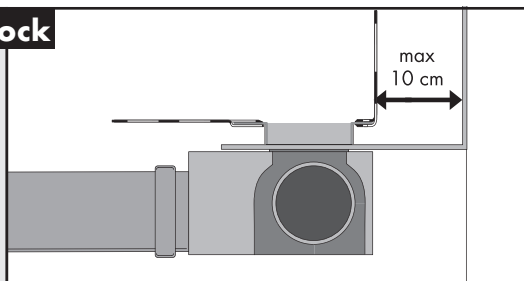

hansgrohe

Service

**uBox Mounting Brackets
Nordics**

94345000

6a RainDrain Match / RainDrain Rock

6b RainDrain Match / RainDrain Rock

6c RainDrain Flex

6d RainDrain Flex