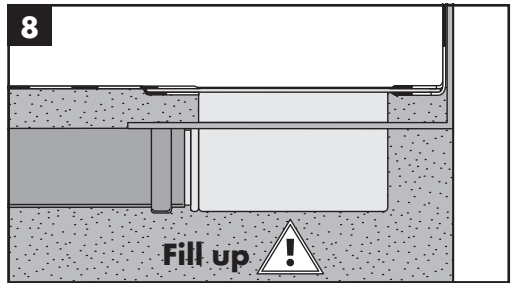

hansgrohe

Service

**uBox Mounting Brackets
Nordics**

94345000

6a RainDrain Match / RainDrain Rock

6b RainDrain Match / RainDrain Rock

6c RainDrain Flex

6d RainDrain Flex