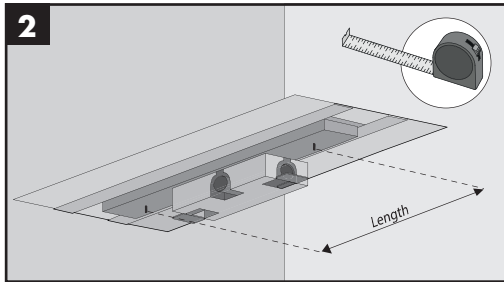

hansgrohe

Service

**uBox Mounting Brackets
Nordics**

94345000

6a RainDrain Match / RainDrain Rock

6b RainDrain Match / RainDrain Rock

6c RainDrain Flex

6d RainDrain Flex