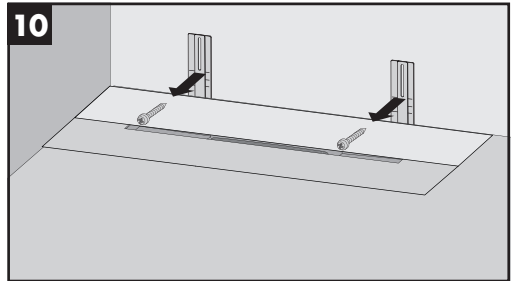

hansgrohe

Service

**uBox Mounting Brackets
Nordics**

94345000

6a RainDrain Match / RainDrain Rock

6b RainDrain Match / RainDrain Rock

6c RainDrain Flex

6d RainDrain Flex