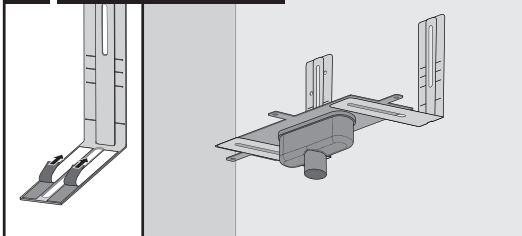

hansgrohe

Service

**uBox Mounting Brackets
Nordics**

94345000

6a RainDrain Match / RainDrain Rock

6b RainDrain Match / RainDrain Rock

6c RainDrain Flex

6d RainDrain Flex