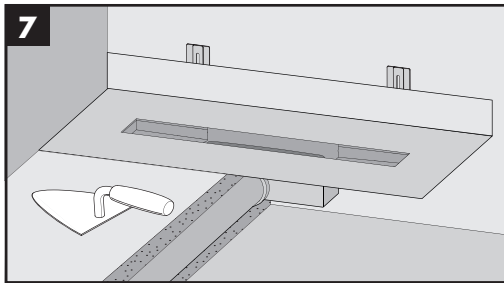

hansgrohe

Service

**uBox Mounting Brackets
Nordics**

94345000

6a RainDrain Match / RainDrain Rock

6b RainDrain Match / RainDrain Rock

6c RainDrain Flex

6d RainDrain Flex