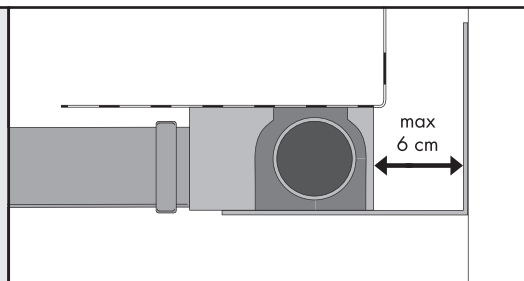

hansgrohe

Service

**uBox Mounting Brackets
Nordics**

94345000

6a RainDrain Match / RainDrain Rock

6b RainDrain Match / RainDrain Rock

6c RainDrain Flex

6d RainDrain Flex