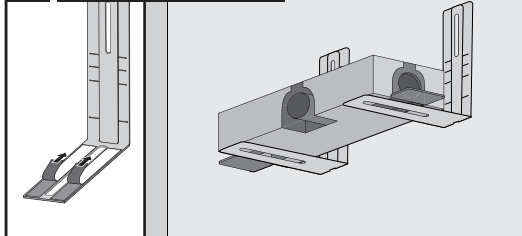

hansgrohe

Service

**uBox Mounting Brackets
Nordics**

94345000

6a RainDrain Match / RainDrain Rock

6b RainDrain Match / RainDrain Rock

6c RainDrain Flex

6d RainDrain Flex