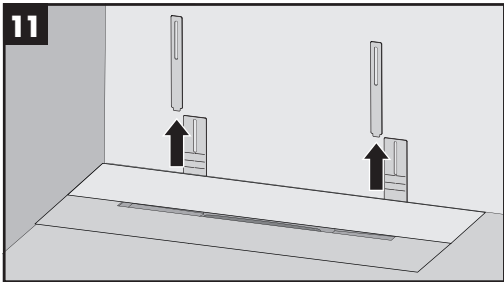

hansgrohe

Service

**uBox Mounting Brackets
Nordics**

94345000

6a RainDrain Match / RainDrain Rock

6b RainDrain Match / RainDrain Rock

6c RainDrain Flex

6d RainDrain Flex