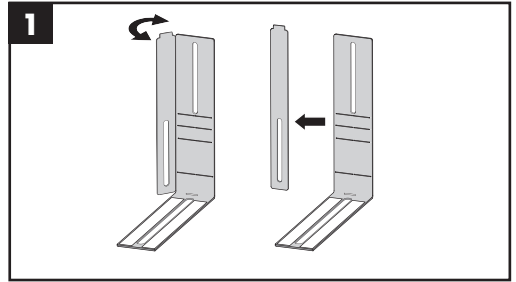

hansgrohe

Service

**uBox Mounting Brackets
Nordics**

94345000

6a RainDrain Match / RainDrain Rock

6b RainDrain Match / RainDrain Rock

6c RainDrain Flex

6d RainDrain Flex