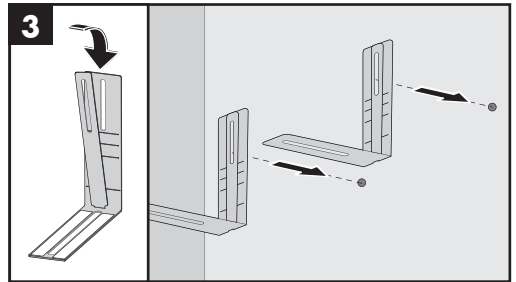

hansgrohe

Service

**uBox Mounting Brackets
Nordics**

94345000

6a RainDrain Match / RainDrain Rock

6b RainDrain Match / RainDrain Rock

6c RainDrain Flex

6d RainDrain Flex