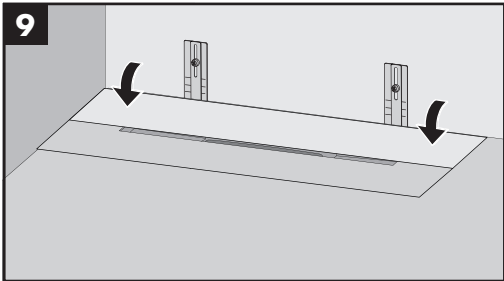

hansgrohe

Service

**uBox Mounting Brackets
Nordics**

94345000

6a RainDrain Match / RainDrain Rock

6b RainDrain Match / RainDrain Rock

6c RainDrain Flex

6d RainDrain Flex