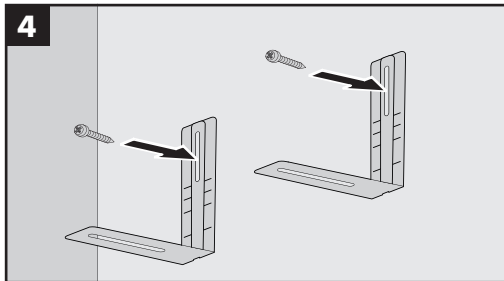

hansgrohe

Service

**uBox Mounting Brackets
Nordics**

94345000

6a RainDrain Match / RainDrain Rock

6b RainDrain Match / RainDrain Rock

6c RainDrain Flex

6d RainDrain Flex