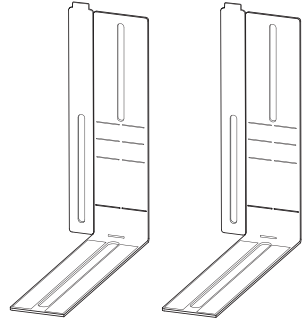

hansgrohe

Service

**uBox Mounting Brackets
Nordics**

94345000

6a RainDrain Match / RainDrain Rock

6b RainDrain Match / RainDrain Rock

6c RainDrain Flex

6d RainDrain Flex