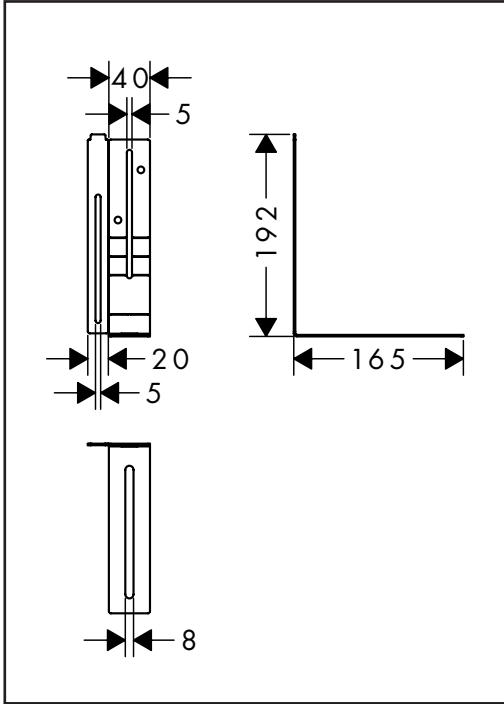

hansgrohe

Service

**uBox Mounting Brackets
Nordics**

94345000

6a RainDrain Match / RainDrain Rock

6b RainDrain Match / RainDrain Rock

6c RainDrain Flex

6d RainDrain Flex