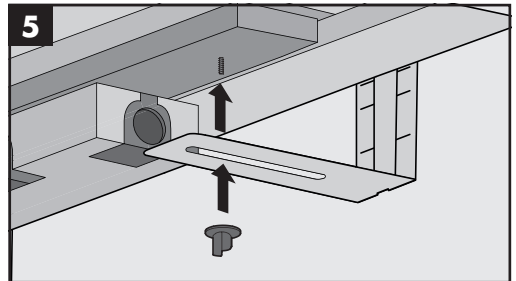

hansgrohe

Service

**uBox Mounting Brackets
Nordics**

94345000

6a RainDrain Match / RainDrain Rock

6b RainDrain Match / RainDrain Rock

6c RainDrain Flex

6d RainDrain Flex