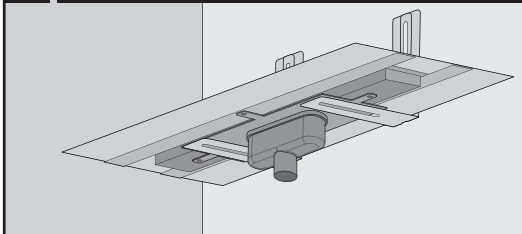

hansgrohe

Service

**uBox Mounting Brackets
Nordics**

94345000

6a RainDrain Match / RainDrain Rock

6b RainDrain Match / RainDrain Rock

6c RainDrain Flex

6d RainDrain Flex