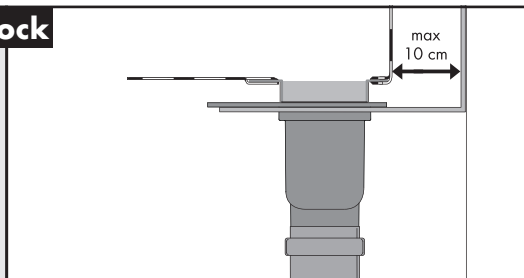

hansgrohe

Service

**uBox Mounting Brackets
Nordics**

94345000

6a RainDrain Match / RainDrain Rock

6b RainDrain Match / RainDrain Rock

6c RainDrain Flex

6d RainDrain Flex