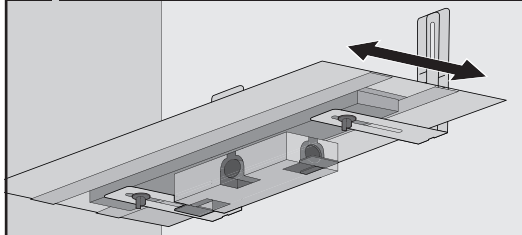

hansgrohe

Service

**uBox Mounting Brackets
Nordics**

94345000

6a RainDrain Match / RainDrain Rock

6b RainDrain Match / RainDrain Rock

6c RainDrain Flex

6d RainDrain Flex