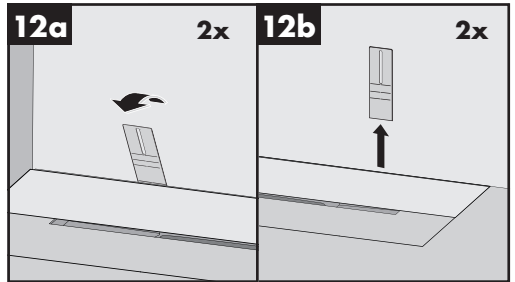

hansgrohe

Service

**uBox Mounting Brackets
Nordics**

94345000

6a RainDrain Match / RainDrain Rock

6b RainDrain Match / RainDrain Rock

6c RainDrain Flex

6d RainDrain Flex