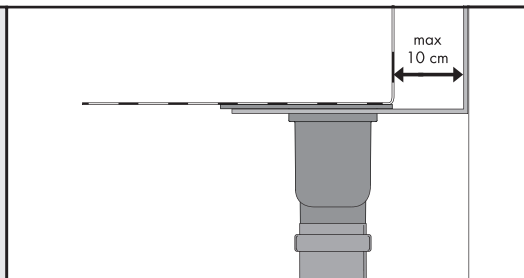

hansgrohe

Service

**uBox Mounting Brackets
Nordics**

94345000

6a RainDrain Match / RainDrain Rock

6b RainDrain Match / RainDrain Rock

6c RainDrain Flex

6d RainDrain Flex