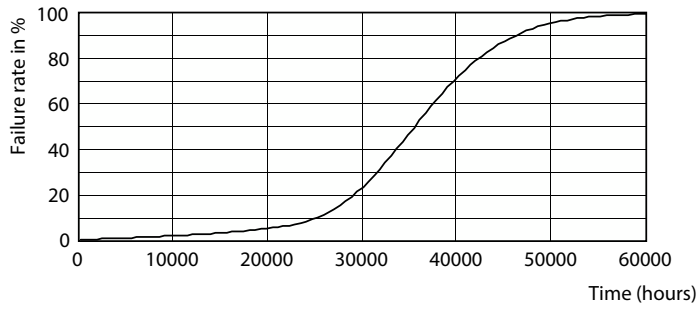

Dimensional drawing

RS060B LED5-36/830 PSR II WH LILO

Photometric data

Downlight RS060B 830 PSR WH LILO-LDD

Downlight RS060B 830 PSR WH LILO-GUL

Ledinaire Clear Accent

Lifetime

B50L70 35K