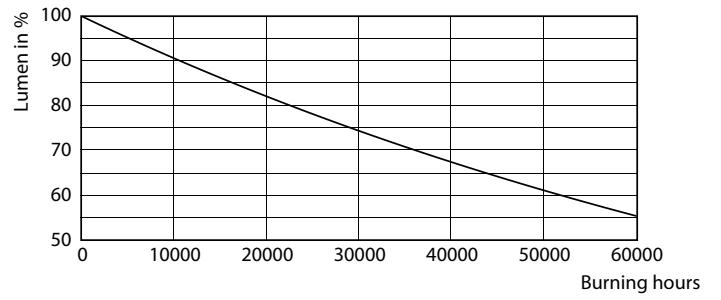

Input Frequency	50 or 60 Hz
Inrush time	0.082 ms
Power Factor (Min)	0.9
Controls and dimming	
Dimmable	Yes
Mechanical and housing	
Housing Material	Aluminum die cast
Reflector material	Polycarbonate aluminum coated
Optic material	Polycarbonate
Optical cover/lens material	Polycarbonate
Fixation material	Steel
Optical cover/lens finish	Clear
Overall height	55 mm
Overall diameter	75 mm
Color	White
Dimensions (Height x Width x Depth)	55 x NaN x NaN mm
Approval and application	
Ingress protection code	IP20 [Finger-protected]

Application conditions

Ambient temperature range	-20 to +40 °C
Suitable for random switching	No

Product data

Full product code	871951430552600
Order product name	RS060B LED5-36/830 PSR II WH LILO
EAN/UPC - Product	8719514305526
Order code	929002624132
Numerator - Quantity Per Pack	1
Numerator - Packs per outer box	24
Material Nr. (12NC)	929002624132
Net Weight (Piece)	0.160 kg

Dimensional drawing

RS060B LED5-36/830 PSR II WH LILO

Photometric data

Downlight RS060B 830 PSR WH LILO-LDD

Downlight RS060B 830 PSR WH LILO-GUL

Ledinaire Clear Accent

Lifetime

B50L70 35K