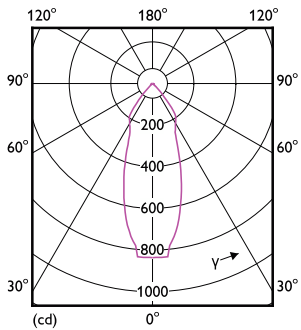

Input Frequency	50 or 60 Hz
Inrush time	0.082 ms
Power Factor (Min)	0.9
Controls and dimming	
Dimmable	Yes
Mechanical and housing	
Housing Material	Aluminum die cast
Reflector material	Polycarbonate aluminum coated
Optic material	Polycarbonate
Optical cover/lens material	Polycarbonate
Fixation material	Steel
Optical cover/lens finish	Clear
Overall height	55 mm
Overall diameter	75 mm
Color	White
Dimensions (Height x Width x Depth)	55 x NaN x NaN mm
Approval and application	
Ingress protection code	IP20 [Finger-protected]

Application conditions

Ambient temperature range	-20 to +40 °C
Suitable for random switching	No

Product data

Full product code	871951430552600
Order product name	RS060B LED5-36/830 PSR II WH LILO
EAN/UPC - Product	8719514305526
Order code	929002624132
Numerator - Quantity Per Pack	1
Numerator - Packs per outer box	24
Material Nr. (12NC)	929002624132
Net Weight (Piece)	0.160 kg

Dimensional drawing

RS060B LED5-36/830 PSR II WH LILO

Photometric data

Downlight RS060B 830 PSR WH LILO-LDD

Downlight RS060B 830 PSR WH LILO-GUL

Ledinaire Clear Accent

Lifetime

B50L70 35K