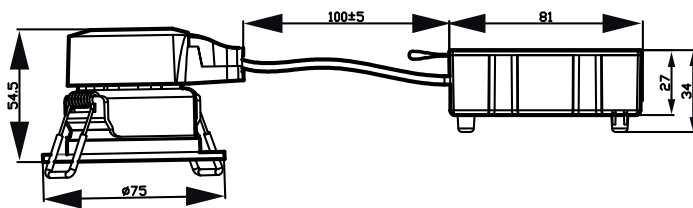

Ledinaire Clear Accent

Mech. impact protection code	IK03 [0.3 J]
Initial performance (IEC compliant)	
Initial luminous flux (system flux)	500 lm
Luminous flux tolerance	+/-10%
Initial LED luminaire efficacy	83.00 lm/W
Init. Corr. Color Temperature	3000 K
Init. Color Rendering Index	80
Initial chromaticity	(0.4338, 0.4030) 5
Initial input power	6 W
Power consumption tolerance	+/-10%
Over time performance (IEC compliant)	
Driver failure rate at 5000 h	1.2 %
Median useful life L70B50	35000 h

Application conditions

Ambient temperature range	-20 to +40 °C
Suitable for random switching	No

Product data

Full product code	871951430552600
Order product name	RS060B LED5-36/830 PSR II WH LILO
EAN/UPC - Product	8719514305526
Order code	929002624132
Numerator - Quantity Per Pack	1
Numerator - Packs per outer box	24
Material Nr. (12NC)	929002624132
Net Weight (Piece)	0.160 kg

Dimensional drawing

RS060B LED5-36/830 PSR II WH LILO