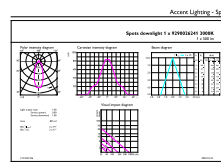

Input Frequency	50 or 60 Hz
Inrush time	0.082 ms
Power Factor (Min)	0.9
Controls and dimming	
Dimmable	Yes
Mechanical and housing	
Housing Material	Aluminum die cast
Reflector material	Polycarbonate aluminum coated
Optic material	Polycarbonate
Optical cover/lens material	Polycarbonate
Fixation material	Steel
Optical cover/lens finish	Clear
Overall height	55 mm
Overall diameter	75 mm
Color	White
Dimensions (Height x Width x Depth)	55 x NaN x NaN mm
Approval and application	
Ingress protection code	IP20 [Finger-protected]

Application conditions

Ambient temperature range	-20 to +40 °C
Suitable for random switching	No

Product data

Full product code	871951430552600
Order product name	RS060B LED5-36/830 PSR II WH LILO
EAN/UPC - Product	8719514305526
Order code	929002624132
Numerator - Quantity Per Pack	1
Numerator - Packs per outer box	24
Material Nr. (12NC)	929002624132
Net Weight (Piece)	0.160 kg

Dimensional drawing

RS060B LED5-36/830 PSR II WH LILO

Photometric data

Downlight RS060B 830 PSR WH LILO-LDD

Downlight RS060B 830 PSR WH LILO-GUL

Ledinaire Clear Accent

Lifetime

B50L70 35K