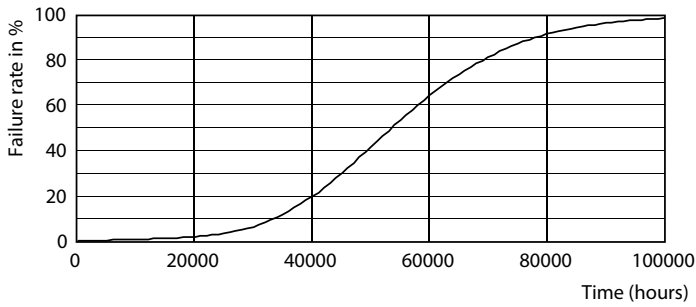

MASTER LEDtube Mains T5

Photometric data

LEDtube MAS 20W G5 3000lm 840

Lifetime

Life Expectancy Diagram