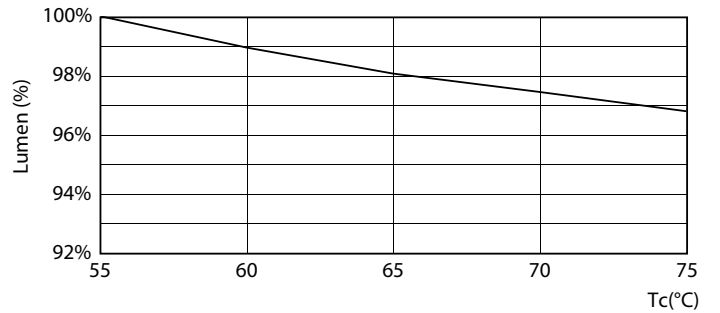

LEDtube MAS 1 26W 50K FailureRate-LED

LEDtube MAS G3 20W 50K LumenVsTc-LMP