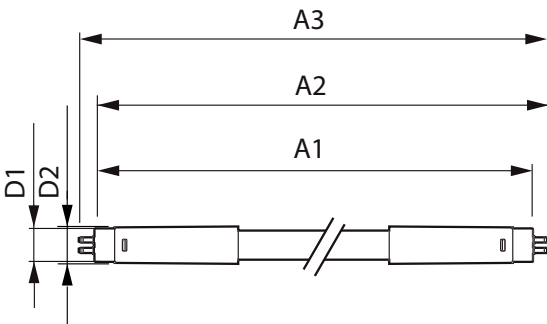

Product data

General information	
Cap-Base	G5 [G5]
CE mark	Yes
EU RoHS compliant	Yes
Nominal Lifetime (Nom)	50000 h
Switching Cycle	200000
Flux measurement reference	Sphere
Tier	MASTER
Light technical	
Color Code	840 [CCT of 4000K]
Beam Angle (Nom)	200 °
Luminous Flux (Nom)	3000 lm
Color Designation	Cool White (CW)
Correlated Color Temperature (Nom)	4000 K
Luminous Efficacy (rated) (Nom)	150 lm/W
Color Consistency	<6
Color Rendering Index (Nom)	80

MASTER LEDtube Mains T5

Controls and dimming

Dimmable	No
----------	----

Mechanical and housing

Bulb Finish	Frosted
Bulb Material	Glass
Product Length	1500 mm
Bulb Shape	Tube, double-ended

Approval and application

Energy Efficiency Class	D
Energy Saving Product	Yes
Approval Marks	RoHS compliance CE marking KEMA Keur certificate

Energy Consumption kWh/1000 h	20 kWh
EPREL Registration Number	467355

Product data

Full product code	871951433439700
Order product name	MASTER LEDtube 1500mm HE 20W 840 T5 EU
EAN/UPC - Product	8719514334397
Order code	929002421302
Numerator - Quantity Per Pack	1
Numerator - Packs per outer box	10
Material Nr. (12NC)	929002421302
Net Weight (Piece)	0.176 kg

Dimensional drawing

MASTER LEDtube 1500mm HE 20W 840 T5 EU

Product	D1	D2	A1	A2	A3
MASTER LEDtube 1500mm HE 20W 840 T5 EU	15.8 mm	19 mm	1449 mm	1454.9 mm	1463.2 mm

Photometric data

LEDtube MAS 16,5W G5 2500lm 840