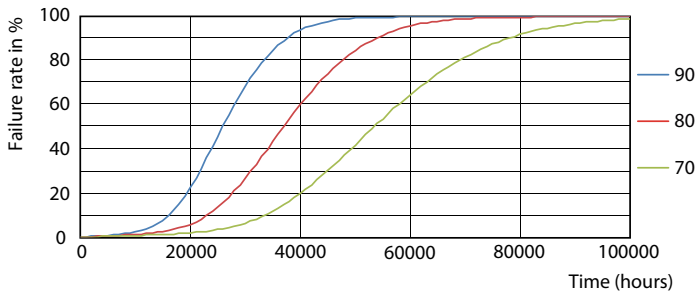

MASTER LEDtube Mains T5

Photometric data

LEDtube MAS 20W G5 3000lm 840

Lifetime

LEDtube MAS 1 26W 50K FailureRate-LED