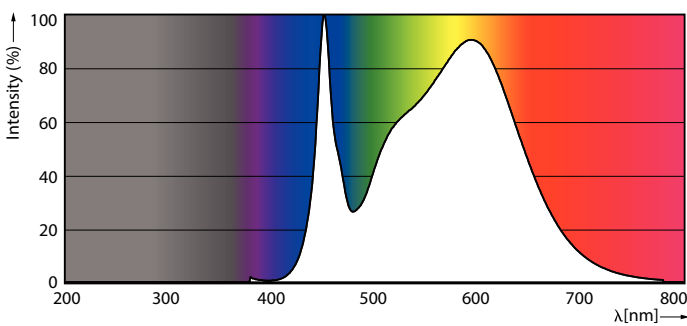

Photometric data

LEDtube MAS 16,5W G5 2500lm 840