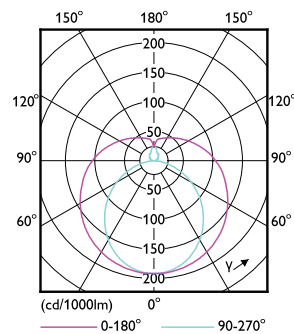

Product data

General information	
Cap-Base	G5 [G5]
CE mark	Yes
EU RoHS compliant	Yes
Nominal Lifetime (Nom)	50000 h
Switching Cycle	200000
Flux measurement reference	Sphere
Tier	MASTER
Light technical	
Color Code	840 [CCT of 4000K]
Beam Angle (Nom)	200 °
Luminous Flux (Nom)	3000 lm
Color Designation	Cool White (CW)
Correlated Color Temperature (Nom)	4000 K
Luminous Efficacy (rated) (Nom)	150 lm/W
Color Consistency	<6
Color Rendering Index (Nom)	80

Dimensional drawing

MASTER LEDtube 1500mm HE 20W 840 T5 EU

Product	D1	D2	A1	A2	A3
MASTER LEDtube 1500mm HE 20W 840 T5 EU	15.8 mm	19 mm	1449 mm	1454.9 mm	1463.2 mm

Photometric data

LEDtube MAS 16,5W G5 2500lm 840

LEDtube MAS 8W G5 1000lm

MASTER LEDtube Mains T5

Photometric data

© 2022 Philips Lighting B.V. All rights reserved. Page 11

LEDtube MAS 20W G5 3000lm 840

Lifetime

Life Expectancy Diagram

LEDtube MAS 1 26W 50K LifetimeVsTc-LED