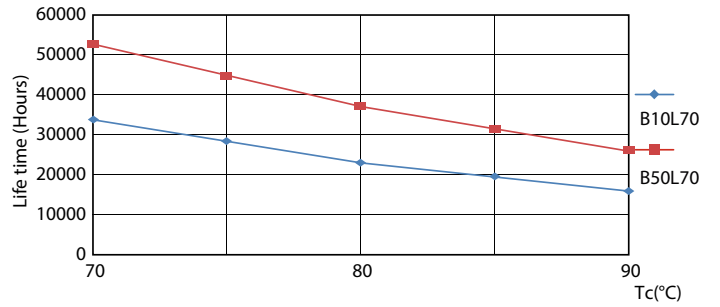

LEDtube MAS 1 26W 50K LifetimeVsTc-LED

MASTER LEDtube Mains T5

Photometric data

LEDtube MAS 20W G5 3000lm 840

Lifetime