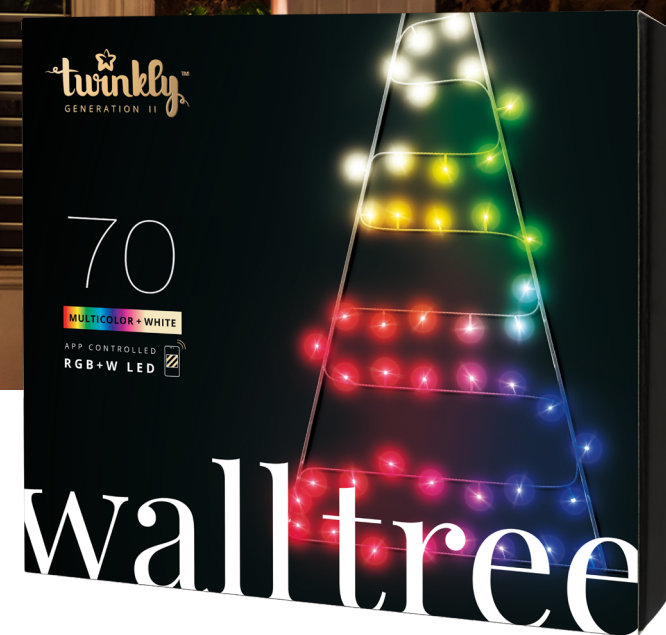

twinkly™

light tree

DOOR MOUNTING

TWWT050SPP-BUK

Twinkly Light Tree – 70 RGB+W Door Mounting Christmas Tree, 2 m, 16 Million Colors + Warm White

Twinkly Light Tree – App-Controlled Artificial Door Mounting Tree with 70 RGB+W (16 Million Colors + Pure Warm White) LEDs. 2 meters. Black Wire. Indoor and Outdoor Smart Christmas Lighting Decoration

LONG DESCRIPTION

Spread holiday cheer with Twinkly Light Tree, a smart LED flat Christmas tree door and wall decoration. Perfect for those who have small living spaces or want to spruce up all corners of the home or office when decorating for the holidays, this lighting decoration is quick to hang up and effortlessly fits around the corners of doors thanks to adjustable straps, or can be hung from walls for extra Christmas cheer. This wall tree decoration features 70 premium, app-controlled, addressable LEDs that were designed for extraordinary brightness and color quality in over 16 million colors and a full range of white light from warm white to cool white. For indoor and outdoor use.