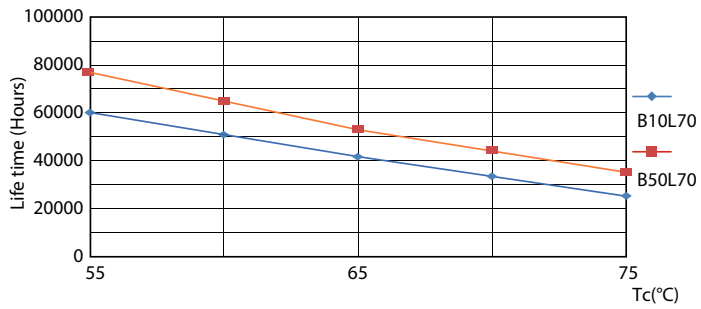

Light Distribution Diagram

MASTER LEDtube InstantFit HF

Fotometriske data

General uniform lighting

Levetid

Lumen Maintenance Diagram

FailureRate

LumenVsTc

Life Expectancy Diagram

MASTER LEDtube InstantFit HF

Levetid

LifetimeVsTc