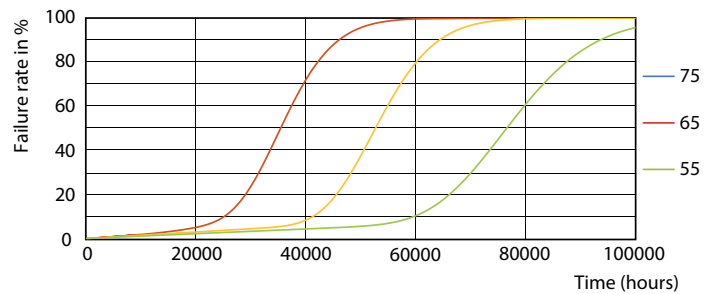

Light Distribution Diagram

MASTER LEDtube InstantFit HF

Fotometriske data

General uniform lighting

Levetid

Lumen Maintenance Diagram

FailureRate

LumenVsTc

Life Expectancy Diagram

MASTER LEDtube InstantFit HF

Levetid

LifetimeVsTc