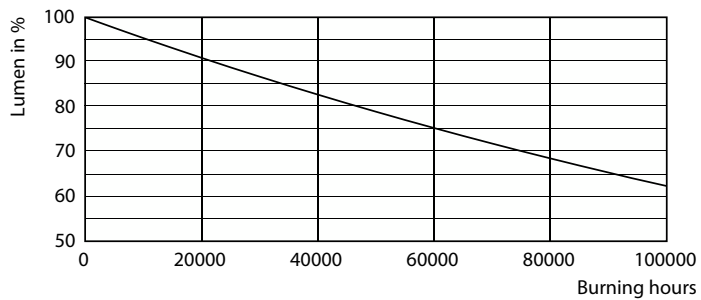

Light Distribution Diagram

MASTER LEDtube InstantFit HF

Fotometriske data

General uniform lighting

Levetid

Lumen Maintenance Diagram

FailureRate

LumenVsTc