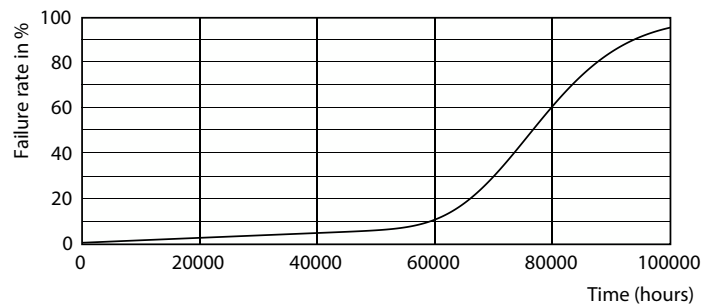

Light Distribution Diagram

MASTER LEDtube InstantFit HF

Fotometriske data

General uniform lighting

Levetid

Lumen Maintenance Diagram

FailureRate

LumenVsTc