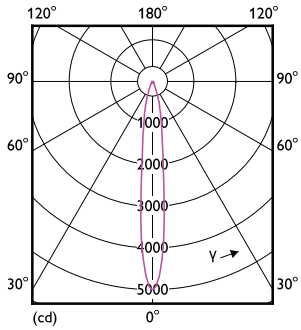

MASTER LED-spot ExpertColor LV

Fotometriske data

LEDspots MAS IC 6,7W MR16 GU5,3 930 10D-LDD