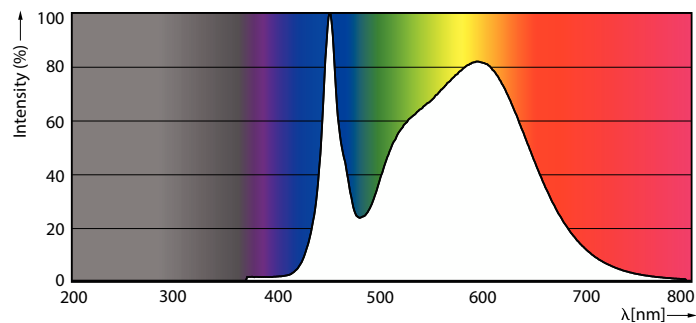

### Product data

| General information        |   | Correlated Color Temperature (Nom)    |                |
|----------------------------|---|---------------------------------------|----------------|
| Cap-Base                   | G13 ROT (Rotating) [ Medium Bi-Pin Fluorescent] | 4000 K                                |                |
| CE mark                    | Yes   | Luminous Efficacy (rated) (Nom)       | 154 lm/W       |
| EU RoHS compliant          | Yes   | Color Consistency                     | <6             |
| Nominal Lifetime (Nom)     | 75000 h   | Color Rendering Index (Nom)           | 80             |
| Switching Cycle            | 50000X  | LLMF At End Of Nominal Lifetime (Nom) | 70 %           |
| Flux measurement reference | Sphere  | Operating and electrical              |                |
| Tier                       | MASTER  | Input Frequency                       | 20000-75000 Hz |
| Light technical            |   | Power (Nom)                           | 24 W           |
| Color Code                 | 840 [ CCT of 4000K]                             | Lamp Current (Max)                    | 750 mA         |
| Beam Angle (Nom)           | 160 °   | Lamp Current (Min)                    | 300 mA         |
| Luminous Flux (Nom)        | 3700 lm   | Starting Time (Nom)                   | 0.5 s          |
| Color Designation          | Cool White (CW)                                 | Warm Up Time to 60% Light (Nom)       | 0.5 s          |
|                            |   | Power Factor (Nom)                    | 0.9            |

## Photometric data

Spectral Power Distribution Colour

General uniform lighting