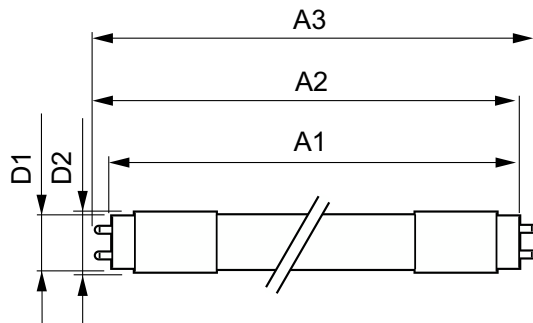

MASTER LEDtube InstantFit HF T8

Voltage (Nom)	30-80 V
Temperature	
T-Ambient (Max)	45 °C
T-Ambient (Min)	-20 °C
T-Storage (Max)	65 °C
T-Storage (Min)	-40 °C
T-Case Maximum (Nom)	55 °C
Controls and dimming	
Dimmable	Yes - Check ballast compatibility
Mechanical and housing	
Bulb Finish	Frosted
Bulb Material	Plastic
Product Length	1500 mm
Bulb Shape	Tube, double-ended
Approval and application	
Energy Efficiency Class	D

Energy Saving Product	Yes
Approval Marks	RoHS compliance TUV CE marking KEMA Keur certificate
Energy Consumption kWh/1000 h	24 kWh
EPREL Registration Number	1165512
Product data	
Full product code	871951446702600
Order product name	MASTER LEDtube HF 1500mm UO 24W840 T8
EAN/UPC - Product	8719514467026
Order code	929003554402
Numerator - Quantity Per Pack	1
Numerator - Packs per outer box	20
Material Nr. (12NC)	929003554402
Net Weight (Piece)	0.280 kg

Dimensional drawing

MASTER LEDtube HF 1500mm UO 24W840 T8

Product	D1	D2	A1	A2	A3
MASTER LEDtube HF 1500mm UO 24W840 T8	25.8 mm	28 mm	1498.8 mm	1505.9 mm	1513 mm