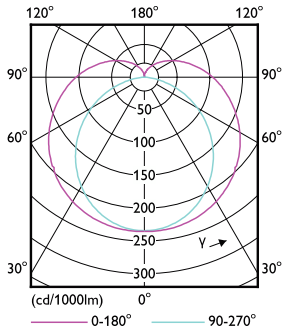

## Dimensional drawing

MASTER LEDtube HF 1500mm UO 24W840 T8

| Product                                  | D1      | D2    | A1        | A2        | A3      |
|--|---------|-------|-----------|-----------|---------|
| MASTER LEDtube HF<br>1500mm UO 24W840 T8 | 25.8 mm | 28 mm | 1498.8 mm | 1505.9 mm | 1513 mm |

## Photometric data

Spectral Power Distribution Colour

General uniform lighting

## Photometric data

Light Distribution Diagram